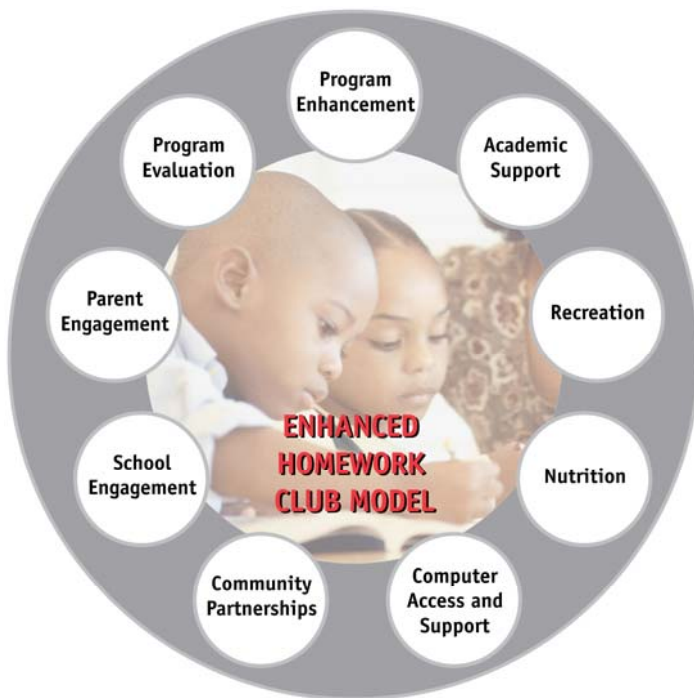

Backgrounder

Stephen Greenberg and Family Investment in After-School Homework Clubs

Stephen Greenberg and his family have pledged a gift of \$1 million over 10 years to United Way/Centraide Ottawa. The Greenberg family's gift will be used in part to expand the after-school homework club program in Banff Avenue and Confederation Court Community Houses. The Greenberg family has a strong interest in providing children and youth with the support they need to reach their full potential. Investing in homework clubs will enable Stephen Greenberg and his family to leave a lasting legacy in the community and fulfill their desire to build a brighter future for Ottawa's future generations.

This gift marks a new way of giving to United Way/Centraide that engages donors from their perspective and with their desires in mind; that provides donors who want to make a measurable impact in their community with an opportunity to effect change at a level that is meaningful for them and for the community.

Enhanced Homework Club Model

Children and youth engaged in school and learning are more likely to reach their full potential. Those who participate in after-school homework clubs improve significantly in three major areas: school performance; feelings and attitudes; and indicators of positive social behaviour.